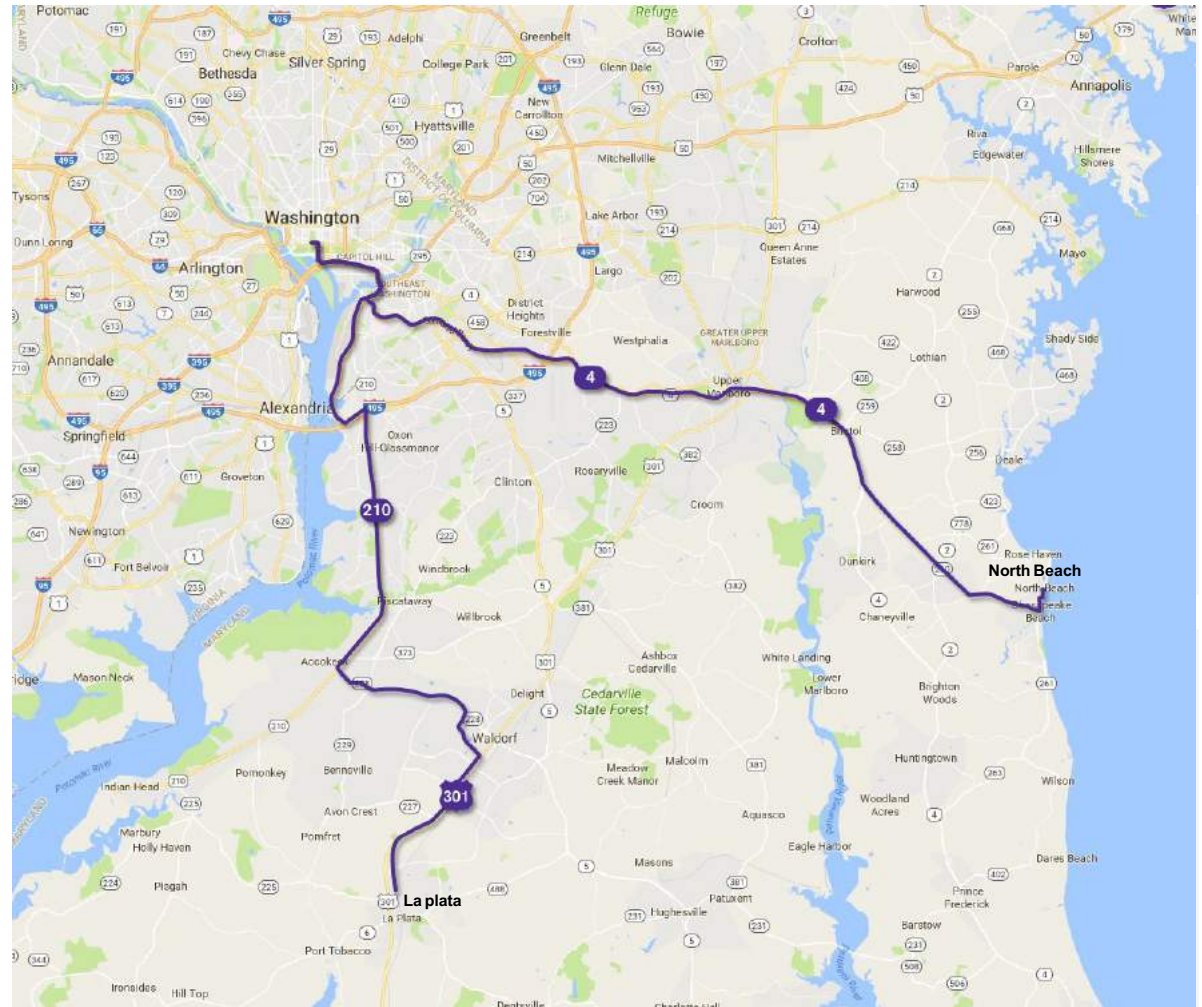

> COMMUTER BUS MAP

Maryland (Charles and Calvert Counties) - Washington, D.C.

MAP LEGEND

Commuter Bus Routes