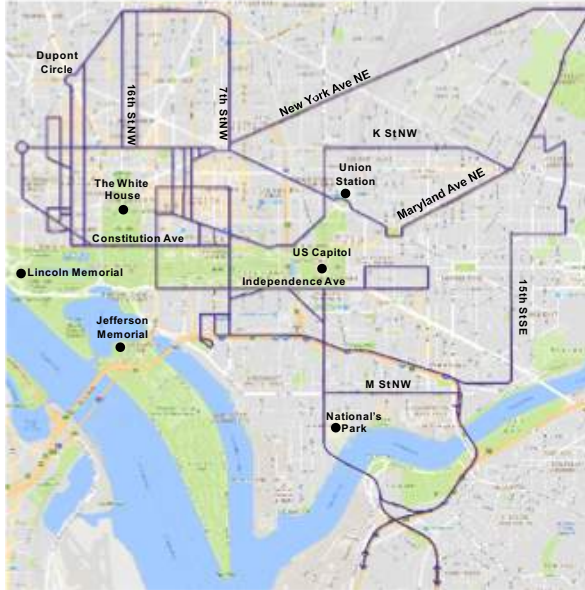

> COMMUTER BUS MAP

Maryland (Charles and Calvert Counties) - Washington, D.C.

MAP LEGEND

Commuter Bus Routes