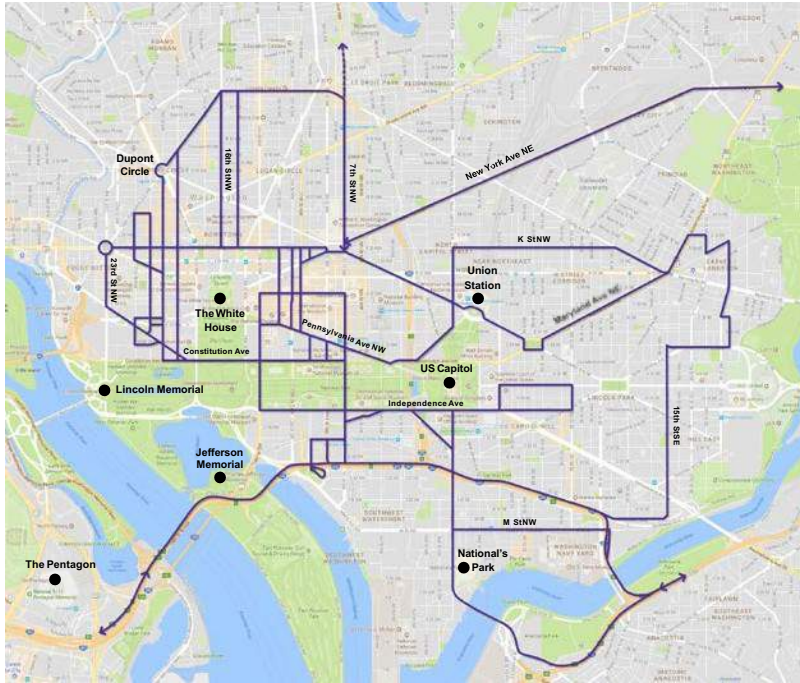

COMMUTER BUS MAP

Maryland (Howard, Montgomery, and Prince George's Counties) - Washington, D.C.

MAP LEGEND

Commuter Bus Routes