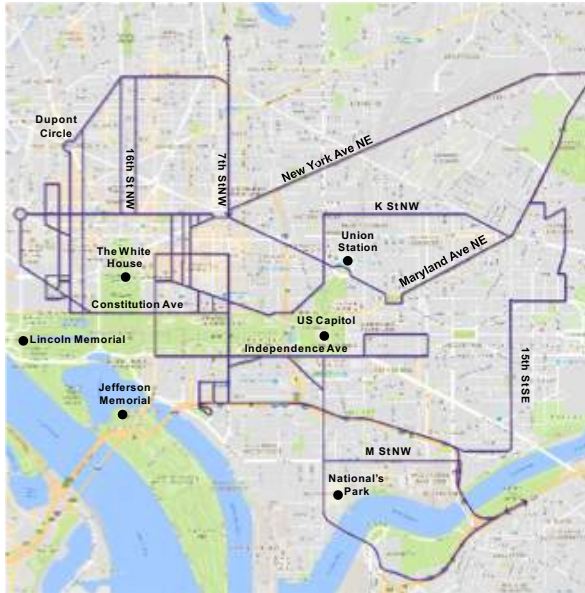

> COMMUTER BUS MAP

Maryland (Howard, Montgomery, and Prince George's Counties) - Washington, D.C.